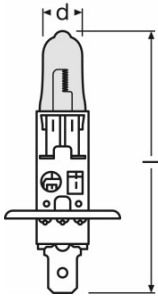

Product family datasheet

Product line drawing