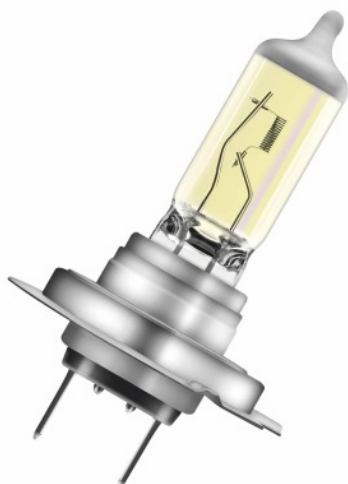

ALLSEASON

Halogen headlight lamps for cars

Product family datasheet

Product line drawing

Product line drawing

Product line drawing

Product line drawing

Product family datasheet

Technical data

Product description	Electrical data				Photometrical data		Dimensions & weight	
	Power input	Nominal voltage	Nominal wattage	Test voltage	Luminous flux	Luminous flux tolerance	Length	Diameter
64150ALS	68 W ²⁾	12.0 V	55.00 W	13.2 V	1550 lm	±15 %	67.5 mm	9 mm
64151ALS	68 W ²⁾	12.0 V	55.00 W	13.2 V	1600 lm	±15 %	42.0 mm	12.0 mm
64193ALS ¹⁾	75 / 68 W ²⁾	12.0 V	60/55 W	13.2 V	1650/1000 lm	±15 / ±15 %	82.0 mm	
64210ALL	58 W ²⁾	12.0 V	55.00 W	13.2 V	1500 lm	±10 %	59.0 mm	12.0 mm